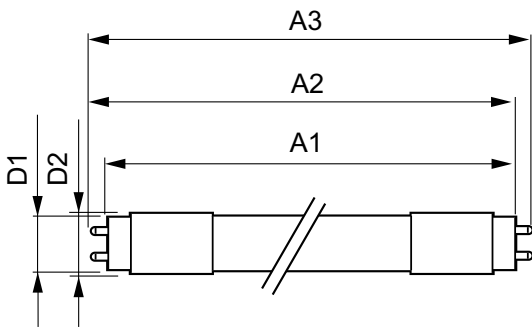

Product Data

Full product code	871869649283300
-------------------	-----------------

Order product name	CorePro LEDtube 1200mm 16W865 C G
EAN/UPC - Product	8718696492833
Order code	929001173102
Numerator - Quantity Per Pack	1
Numerator - Packs per outer box	10
Material Nr. (12NC)	929001173102
Net Weight (Piece)	0.215 kg

Warnings and Safety

- NOTES: The overall energy efficiency and light distribution of any installation that uses these lamps are determined by the design of the installation.

Dimensional drawing

LEDtube 1200mm 16W/865 C G

Product	D1	D2	A1	A2	A3
CorePro LEDtube 1200mm 16W865 C G	25.68 mm	28 mm	1198.0 mm	1205.0 mm	1212.0 mm

Photometric data

LEDtube 600mm 8W, 1200mm 16W T8 C G

LEDtube 600mm 8W /865, 1200mm 16W /865

CorePro LEDtube EM/Mains T8