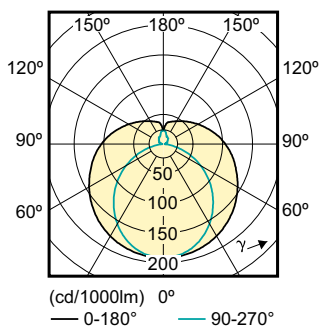

Warnings and Safety

- NOTES: The overall energy efficiency and light distribution of any installation that uses these lamps are determined by the design of the installation.

Dimensional drawing

LEDtube 1200mm 16W/865 C G

Product	D1	D2	A1	A2	A3
CorePro LEDtube 1200mm 16W865 C G	25.68 mm	28 mm	1198.0 mm	1205.0 mm	1212.0 mm

Photometric data

LEDtube 600mm 8W, 1200mm 16W T8 C G

LEDtube 600mm 8W /865, 1200mm 16W /865

CorePro LEDtube EM/Mains T8