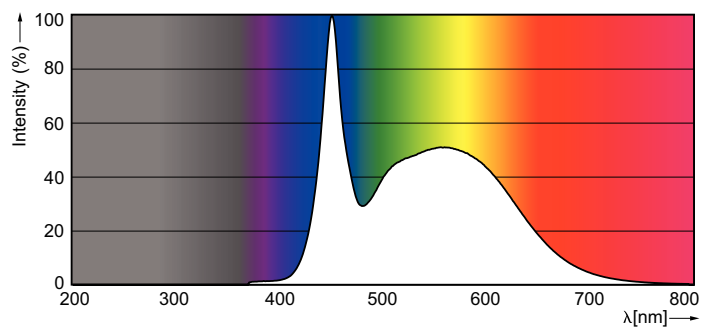

LEDtube 600mm 8W /865, 1200mm 16W /865