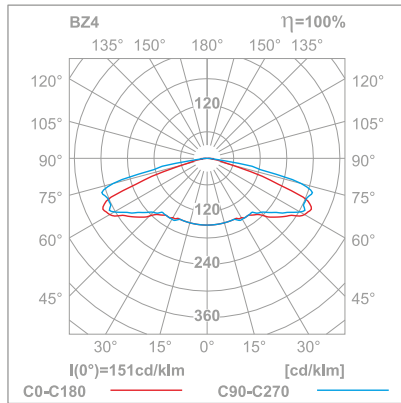

DIMENSIONS [mm]

SELF-CONTAINED CONFIGURATION

STANDARD	CODE	POWER	MODULE	AUTONOMY [h]		MODE		OPTIONS		COLOR
				1	3	SE	SA	PT	X	
STANDARD	WND	1W	C	1	3	SE	SA	PT	X	WT
		2W	C	1	3	SE	SA	PT	X	WT
		3W	C	1	3	SE	SA	PT	X	WT

OUTPUT IN EMERGENCY MODE [lm]

STANDARD	POWER	OUTPUT
2W	290	
3W	390	

LEGEND:

- WND fitting WONDER with optics for open area
- C electronic gear for STANDARD self-contained fittings
- SE non maintained
- SA maintained
- PT manual test button
- X fitting without additional options
- WT white body and transparent cover

WONDER EXAMPLE OF PHOTOMETRY

Optic for open area

simulation for four luminaires and min 0,5 lx (area)